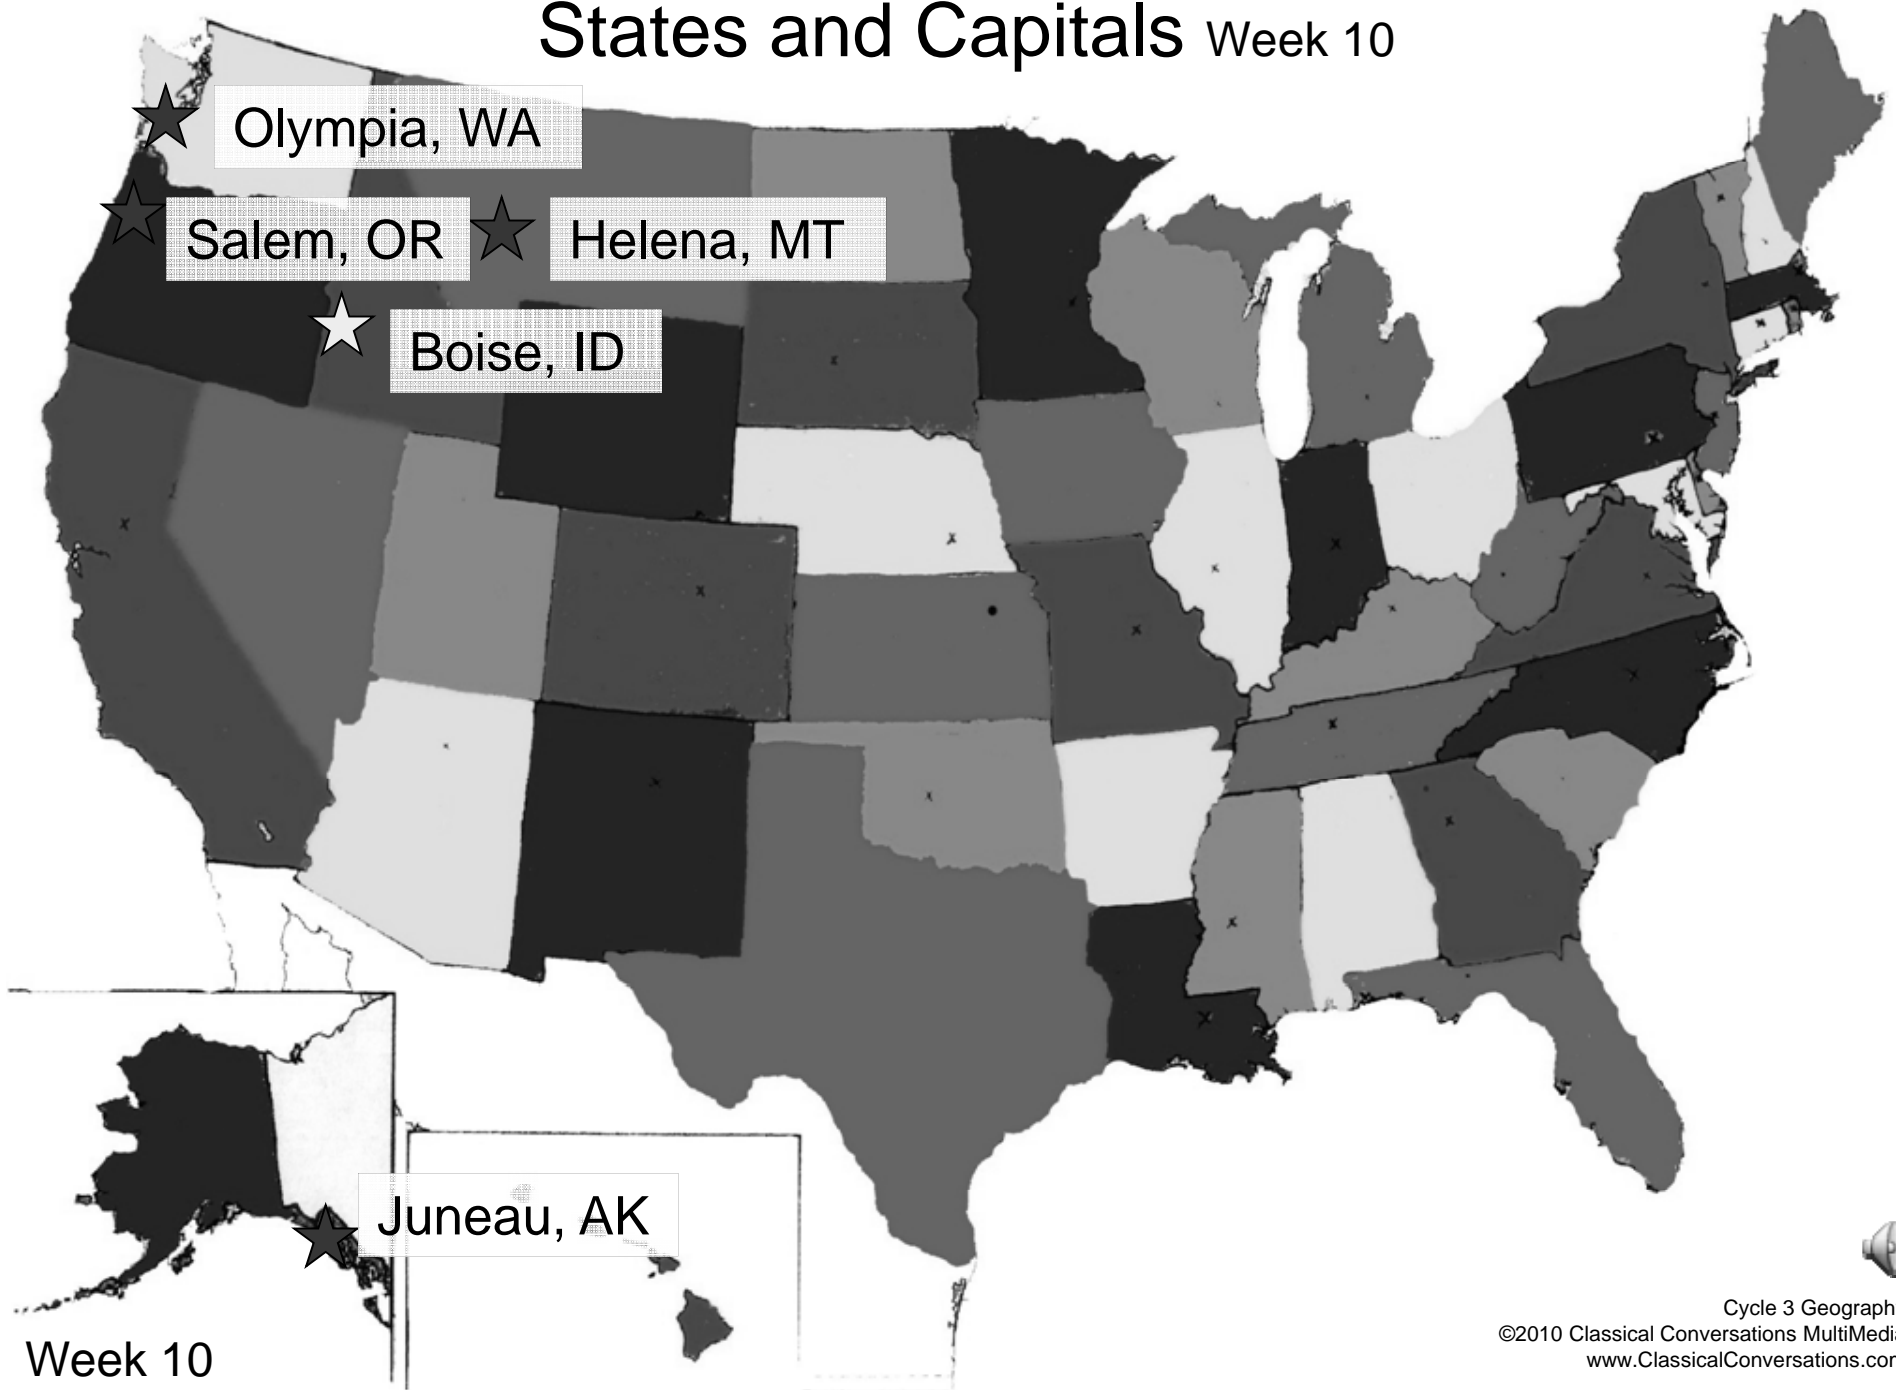

# States and Capitals Week 7

Bismarck, ND

St. Paul, MN

Pierre, SD

Cheyenne, WY

Lincoln, NE

Week 7

# States and Capitals Week 8

Week 8

# States and Capitals Week 9

Carson City, NV

Salt Lake City, UT

Sacramento, CA

Phoenix, AZ

Honolulu, HI

Week 9

# States and Capitals Week 10

Olympia, WA

Salem, OR

Helena, MT

Boise, ID

Juneau, AK

Week 10