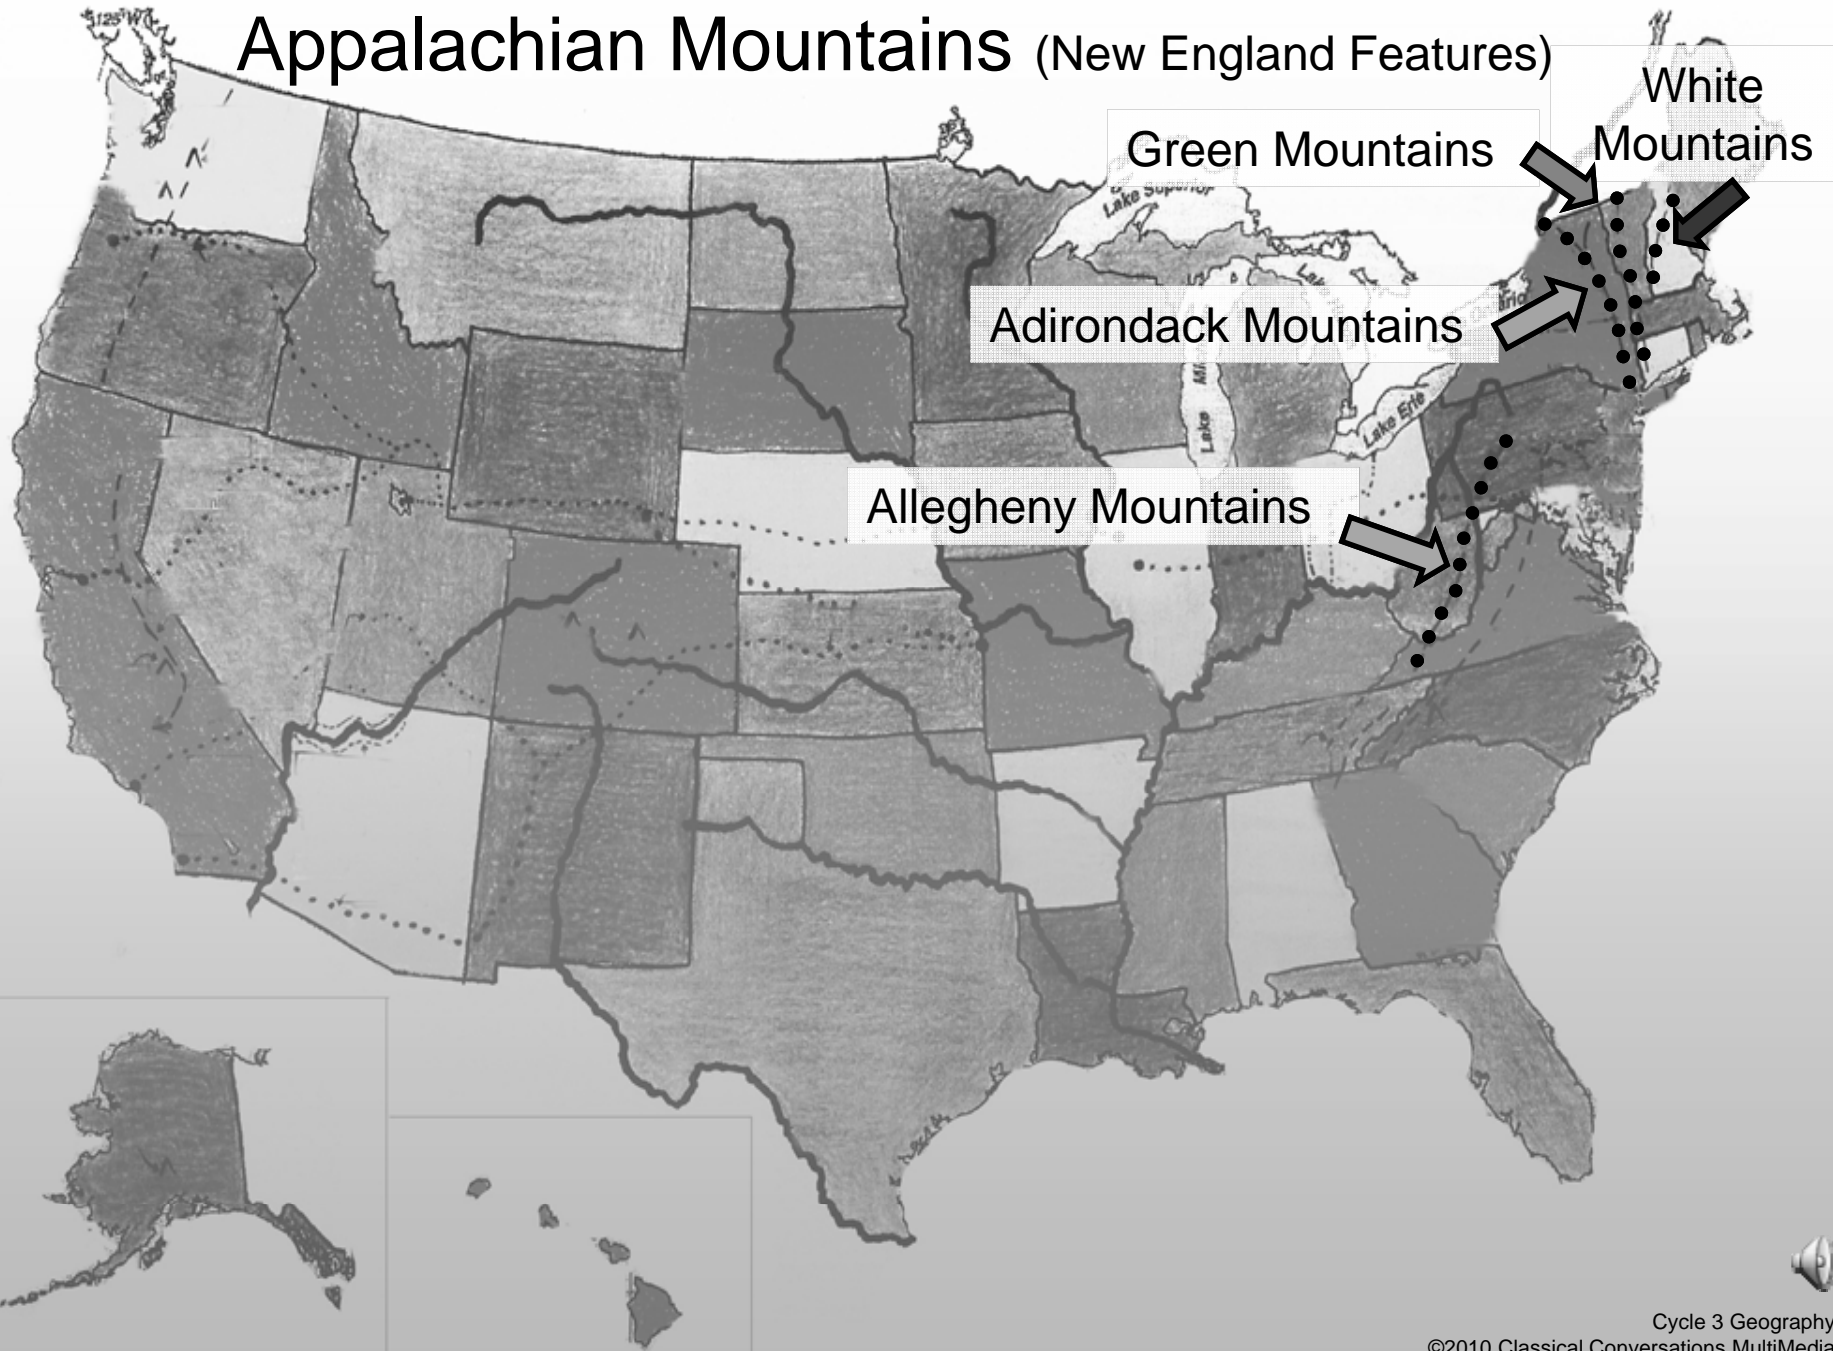

# States and Capitals Week 7

Bismarck, ND

St. Paul, MN

Pierre, SD

Cheyenne, WY

Lincoln, NE

Week 7

# States and Capitals Week 10

Olympia, WA

Salem, OR

Helena, MT

Boise, ID

Juneau, AK

Week 10

# Appalachian Mountains (New England Features)

White Mountains

Green Mountains

Adirondack Mountains

Allegheny Mountains

# Appalachian Mountains (Southern Features)